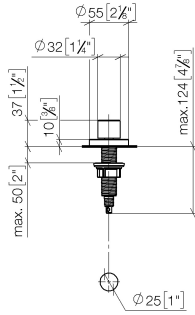

Strainer waste with control handle - Dark Chrome

ELIO

10 710 970

- control for single basin
- including adapter for Bowden cable

Fits ELIO, ENO, MEM, META SQUARE, SYNC, TARA and TARA ULTRA

Fits: ELIO, MEM, TARA, TARA ULTRA, META SQUARE

10 710 970

mm [inches]

10 710 970

Parts for other
finishes can be found
here: [Chrome](#)